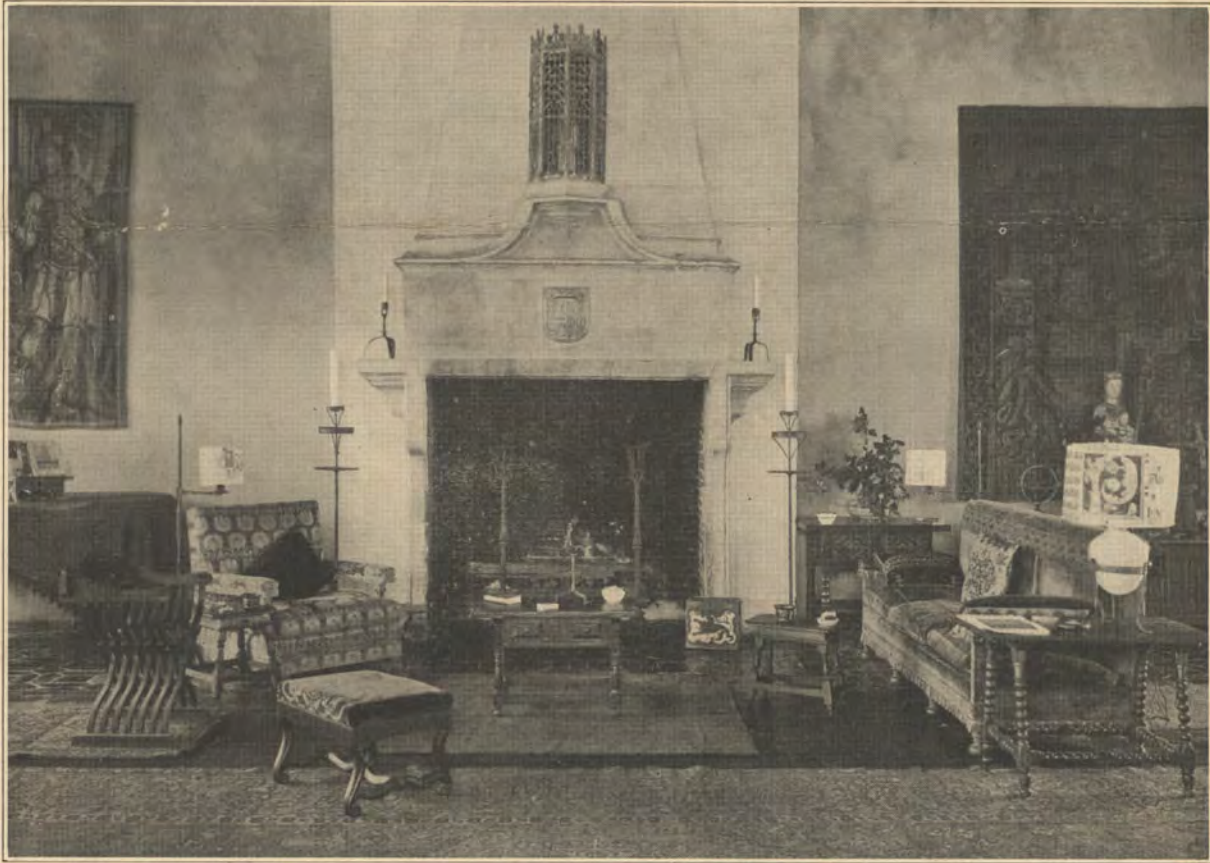

337 Worth Avenue
P. O. Box 2068

PALM BEACH, FLORIDA

An interior completely furnished with our reproductions of original importations

Chair No. 1011 as shown \$375.00. Tea Table No. 1004 H. 19 inches, Width 21 inches, Length 18 inches. Price \$67.50 Vase Lamp and Shade complete \$75.00