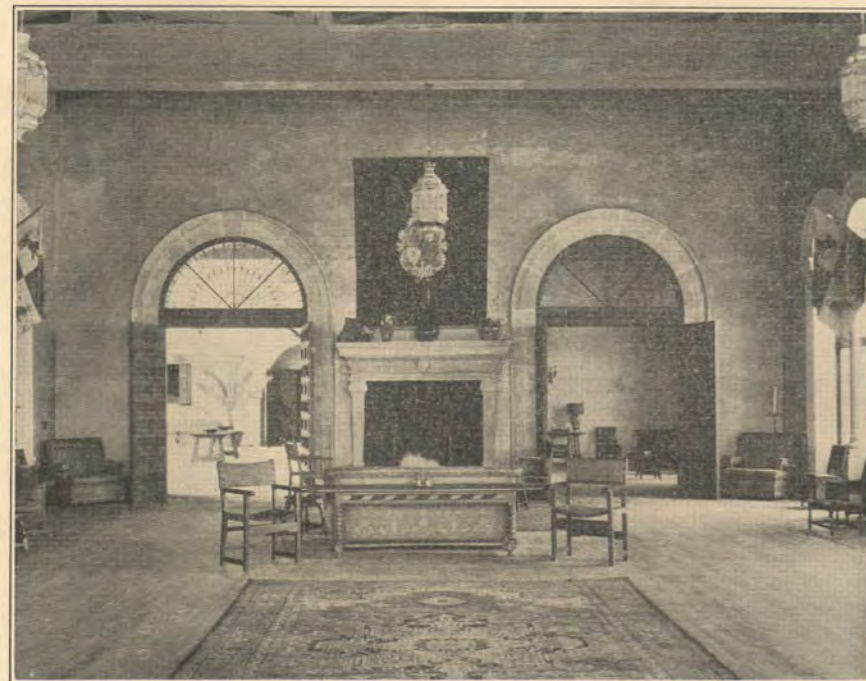

No. 1057—Ht. 48 inches, Base Length 84 inches, W. 21 inches, Price \$300.00

No. 1076
Ht. 24 in.
Price \$35.00.

No. 1032—H. 37 inches, Width, 20 inches, Price \$125.00.

No. 1010—H. 37 inches
W. 17 inches, Price \$47.50

No. 1042B—Ht. 38 inches, Seat 19 inches x 14½ inches, Price \$65.00.

No. 1015—H. 25 inches, W. 19 inches, L. 25 inches, Price \$127.50.

No. 1042A—Ht. 37 inches, Seat 18 inches x 16 inches, Price \$65.00.

No. 1077—Day Bed, Box Springs and Mattress, Not covered—Wood Posts, \$160.00. Iron Posts, \$380.00.

No. 1081—Mizner Wicker Chaise Longue.

No. 1082—Mizner Wicker 2-Seat Settee.

Top

No. 1079 Price as shown, \$55.00.