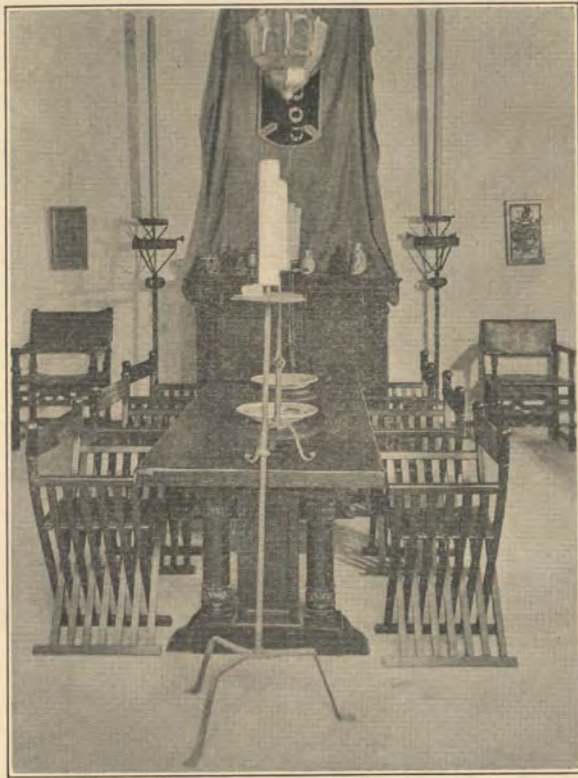

337 Worth Avenue
P. O. Box 2068

PALM BEACH, FLORIDA

An interior completely furnished with our reproductions of original importations

Chair No. 1011 as shown \$375.00. Tea Table No. 1004 H. 19 inches, Width 21 inches, Length 18 inches. Price \$67.50 Vase Lamp and Shade complete \$75.00

No. 1011—Height 41 inches, Seat 38 inches x 43 inches as shown, Price \$350.

From the collections of the Boca Raton Historical Society & Museum

No. 2000—H. 65 inches, Dia. Pan. 12½ inches, Price \$40.00.