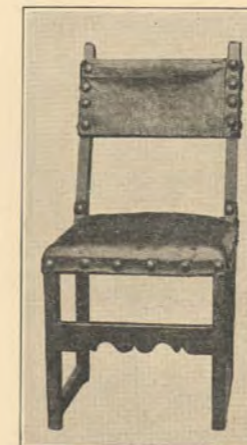

No. 1028—Ht. 31 inches, Length 10 feet, Width 30 inches, Price \$385.00.

No. 1075
Ht. 25 in.
Wired complete,
\$50.00.

No. 1051—H. 33 inches, Width 32 inches, Length 5 feet 6 inches, Price \$250.00.

No. 1050—H. 31½ inches, Width 35 inches, Length 4 feet 6 inches, Price \$275.00.

No. 1057—Ht. 48 inches, Base Length 84 inches, W. 21 inches, Price \$300.00

No. 1076
Ht. 24 in.
Price \$35.00.

No. 1032—H. 37 inches, Width, 20 inches, Price \$125.00.

No. 1010—H. 37 inches
W. 17 inches, Price \$47.50

No. 1042B—Ht. 38 inches, Seat 19 inches x 14½ inches, Price \$65.00.

No. 1015—H. 25 inches, W. 19 inches, L. 25 inches, Price \$127.50.

No. 1042A—Ht. 37 inches, Seat 18 inches x 16 inches, Price \$65.00.

No. 1077—Day Bed, Box Springs and Mattress, Not covered—Wood Posts, \$160.00. Iron Posts, \$380.00.

No. 1081—Mizner Wicker Chaise Longue.

No. 1082—Mizner Wicker 2-Seat Settee.

Top

No. 1079 Price as shown, \$55.00.