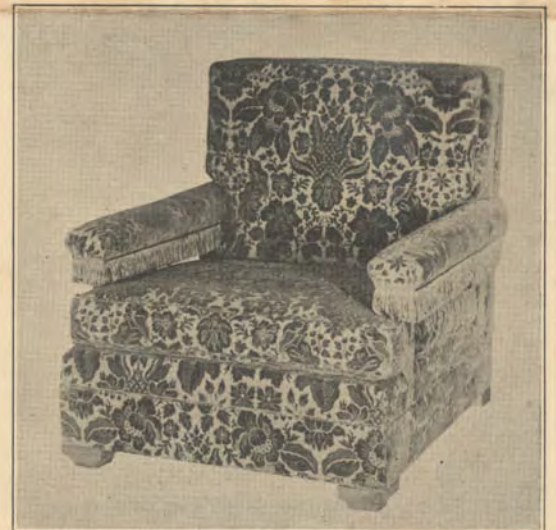

337 Worth Avenue
P. O. Box 2068

PALM BEACH, FLORIDA

An interior completely furnished with our reproductions of original importations

Chair No. 1011 as shown \$375.00. Tea Table No. 1004 H. 19 inches, Width 21 inches, Length 18 inches. Price \$67.50 Vase Lamp and Shade complete \$75.00

No. 1011—Height 41 inches, Seat 38 inches x 43 inches as shown, Price \$350.

From the collections of the Boca Raton Historical Society & Museum

No. 2000—H. 65 inches, Dia. Pan. 12½ inches, Price \$40.00.