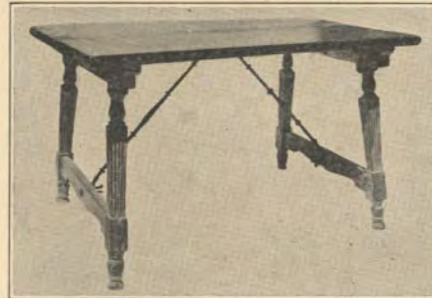

No. 1011—Height 41 inches, Seat 38 inches x 43 inches as shown, Price \$350.

From the collections of the Boca Raton Historical Society & Museum

No. 2000—H. 65 inches, Dia. Pan. 12½ inches, Price \$40.00.

All Mizner furniture shown is made of solid walnut. Joints are carefully fitted, embodying the finest construction possible in cabinet work. Every piece is permanently built and will increase in beauty and value with age.

No. 1028—Ht. 31 inches, Length 10 feet, Width 30 inches, Price \$385.00.

No. 1075
Ht. 25 in.
Wired complete,
\$50.00.

No. 1051—H. 33 inches, Width 32 inches, Length 5 feet 6 inches, Price \$250.00.

No. 1050—H. 31½ inches, Width 35 inches, Length 4 feet 6 inches, Price \$275.00.

No. 1057—Ht. 48 inches, Base Length 84 inches, W. 21 inches, Price \$300.00

No. 1076
Ht. 24 in.
Price \$35.00.

No. 1032—H. 37 inches, Width, 20 inches, Price \$125.00.

No. 1010—H. 37 inches
W. 17 inches, Price \$47.50